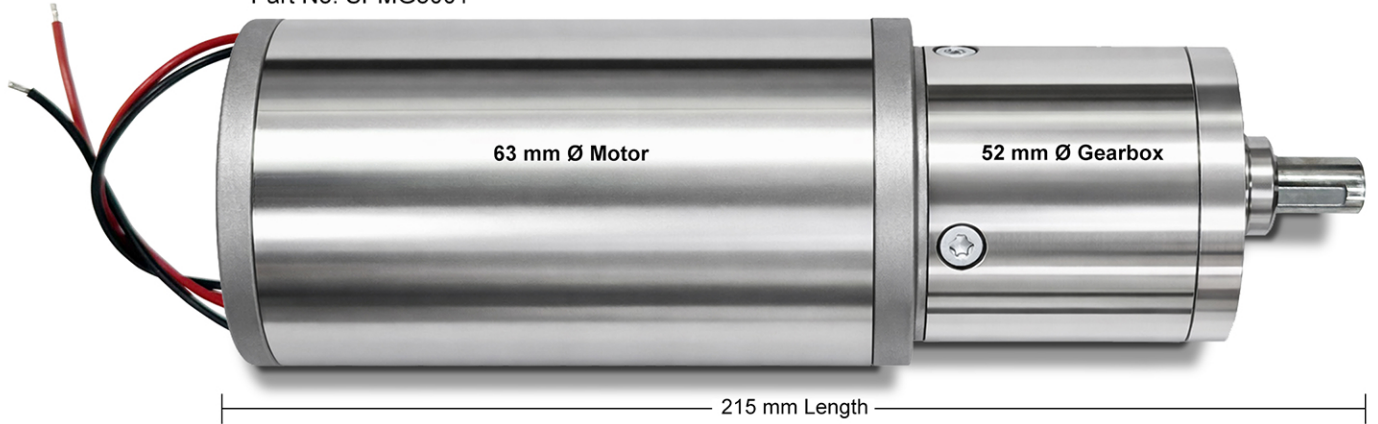

## SP300 Mainline Crawler Motor Gearbox Assembly

Part No. SPMG3001

## SP150 Midi Crawler Motor Gearbox Assembly

Part No. SPMG1501

## SP75 Mini Cam Crawler Motor Gearbox Assembly

Part No. SPMG7501

## Mini Crawler Motor Gearbox

Part No. MMG980

21.9 mm Ø Motor 23 mm Ø Gearbox