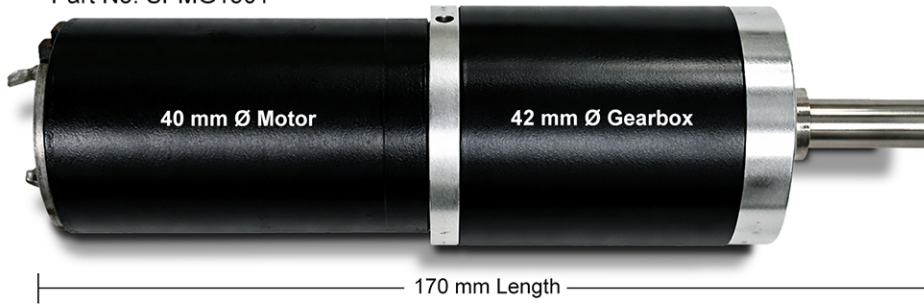

## SP300 Mainline Crawler Motor Gearbox Assembly

Part No. SPMG3001

## SP150 Midi Crawler Motor Gearbox Assembly

Part No. SPMG1501

## Mini Crawler Motor Gearbox

Part No. MMGN100

25 mm Ø Motor 22 mm Ø Gearbox

## Mini Crawler Motor Gearbox

Part No. MMG980

21.9 mm Ø Motor 23 mm Ø Gearbox