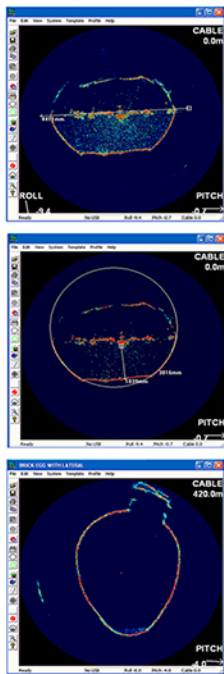

VS200 Sonar System

P2512
Total Length 180mm, 50mm \varnothing , 0.85 kg

P1512
Total Length 370mm, 74mm \varnothing , 2.9 kg

Dimensions

Width: 56cm

Height: 23cm

Length: 103cm

Weight: 9.5kg